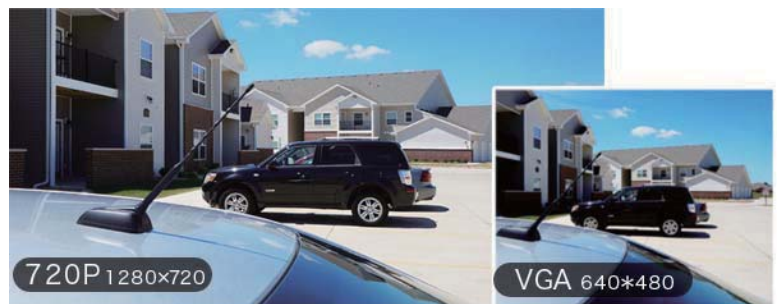

Flexible app and software to get easy management of both analog DVR system and IP NVR system

Auto-Networking

HD 720P

DVR-4AHD DVR-8AHD DVR-16AHD

4CH FULL 720p DVR, H.264, HD, VGA, NETWORK
8CH FULL 720p DVR, H.264, HD, VGA, NETWORK
16CH FULL 720p DVR, H.264, HD, VGA, NETWORK